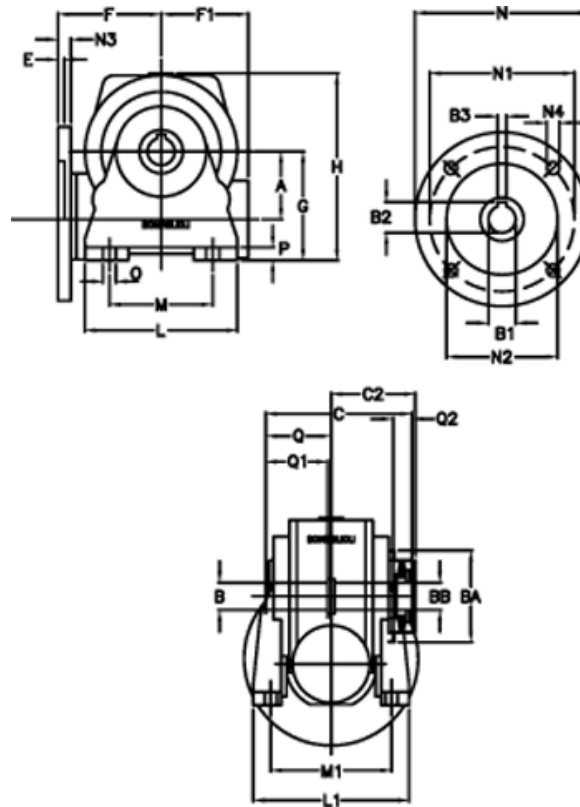

Data Sheet

Article number: 390204901412816

Description: Worm Gear with Torque Limiter
VF 49-L1-N-14 P71B14

Measures

a = 49.50	C2 = 63,5	L1 = 124	O = 8.5
B = 25	Description = VF 49N-xx-71B14	m = 63	P = 12
B1 E7 = 14	E = 3.0	M1 = 98.5	Q = 51.0
B2 = 16.3	F = 70	N = 105	Q1 = 41
B3 H9 = 5	F1 = 63	N1 = 85	Q2 = 15
BA = 63	g = 82	N2 = 70	
BB H7 = 14	H = 138.0	N3 = 10.5	
C = 105	L = 110	N4 = 6,5	